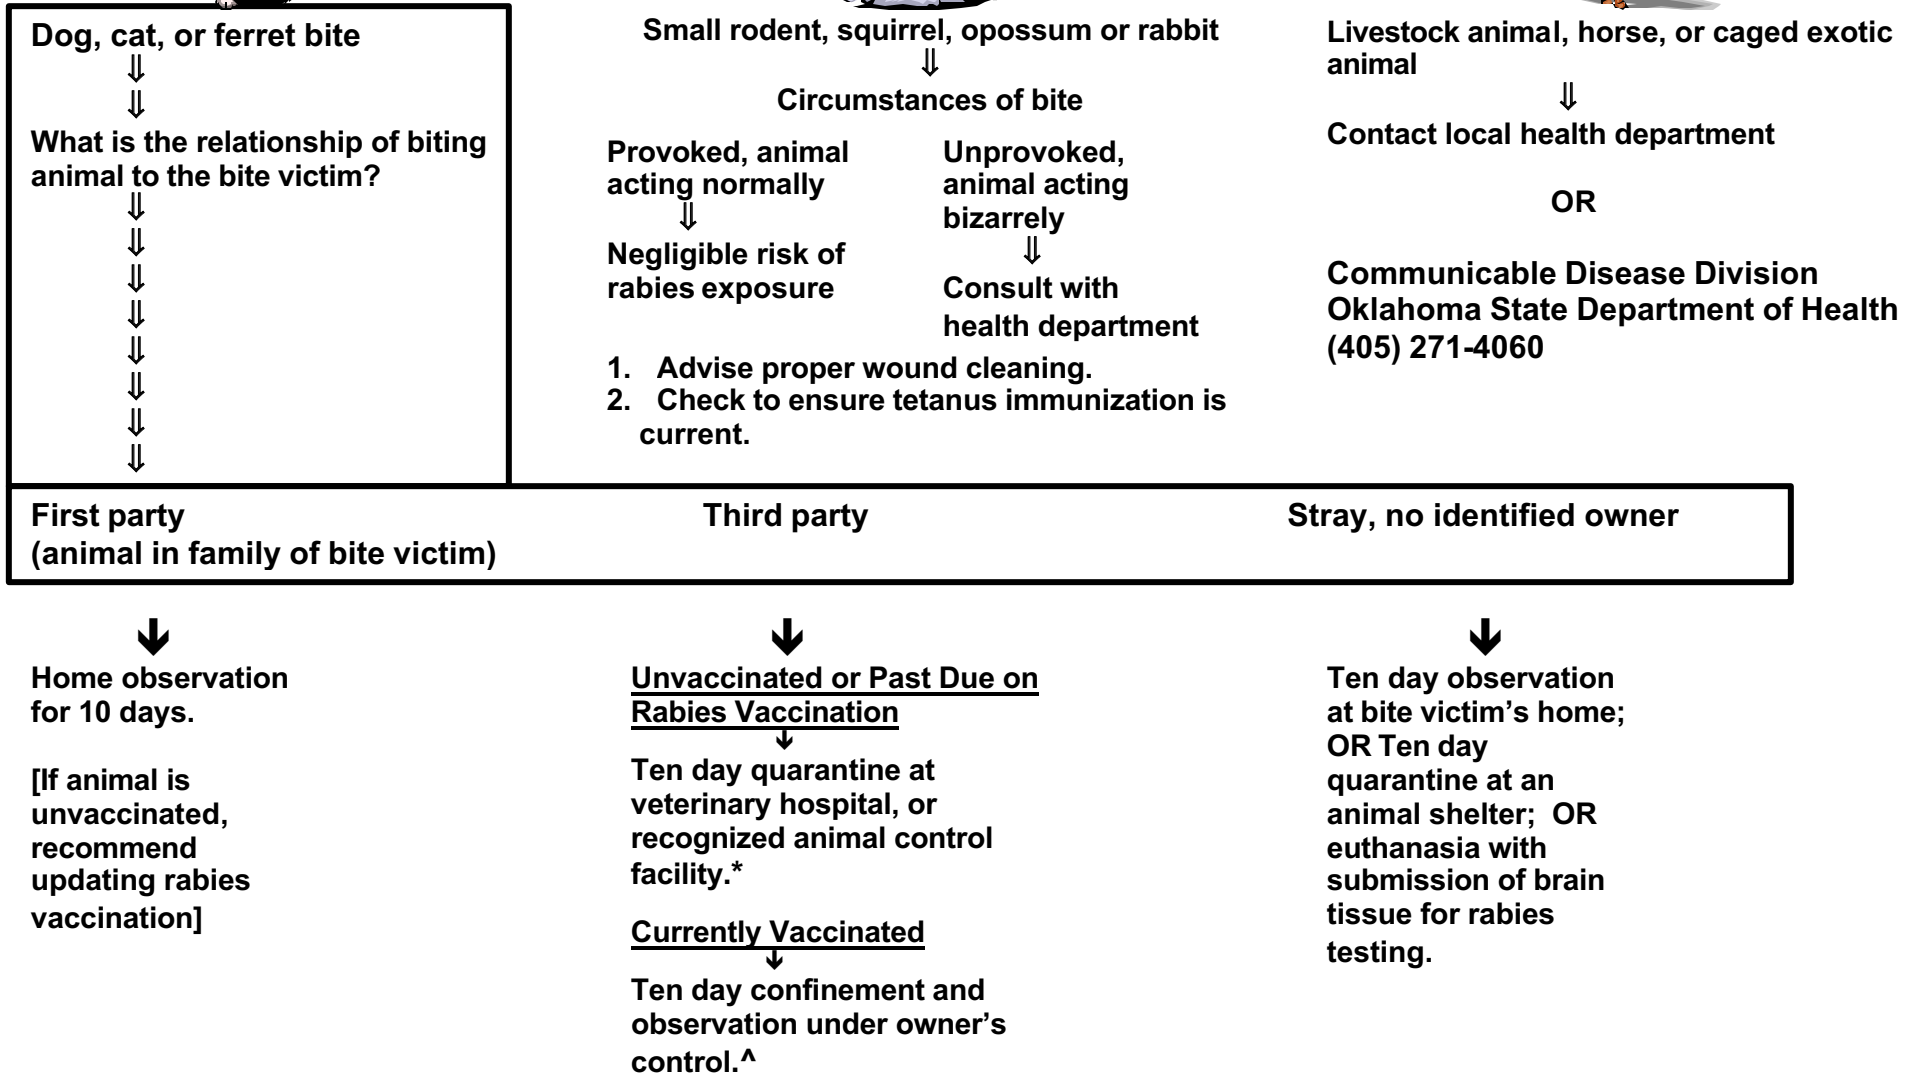

Fig. 3: ANIMAL BITE ALGORITHM FOR ANIMAL CONTROL PERSONNEL

* Dogs involved in severe and deeply penetrating bites above the shoulders may be required to be euthanized for rabies testing in lieu of the 10 day quarantine.
 ^ Animals inflicting severe bites must be quarantined at a veterinary hospital or recognized animal control facility at minimum.